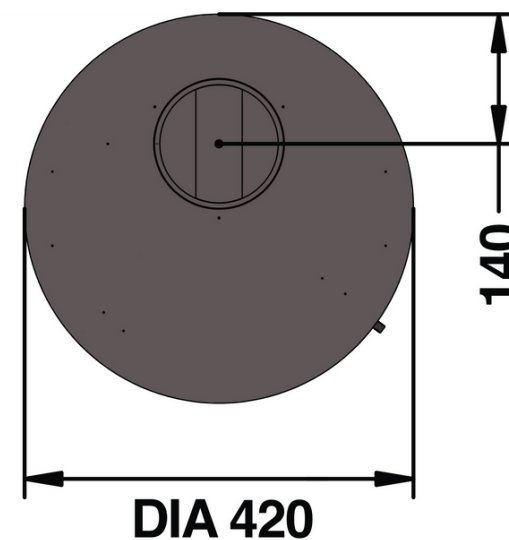

ilektro Freestanding dimensions

By **PAUL AGNEW** | DESIGNS