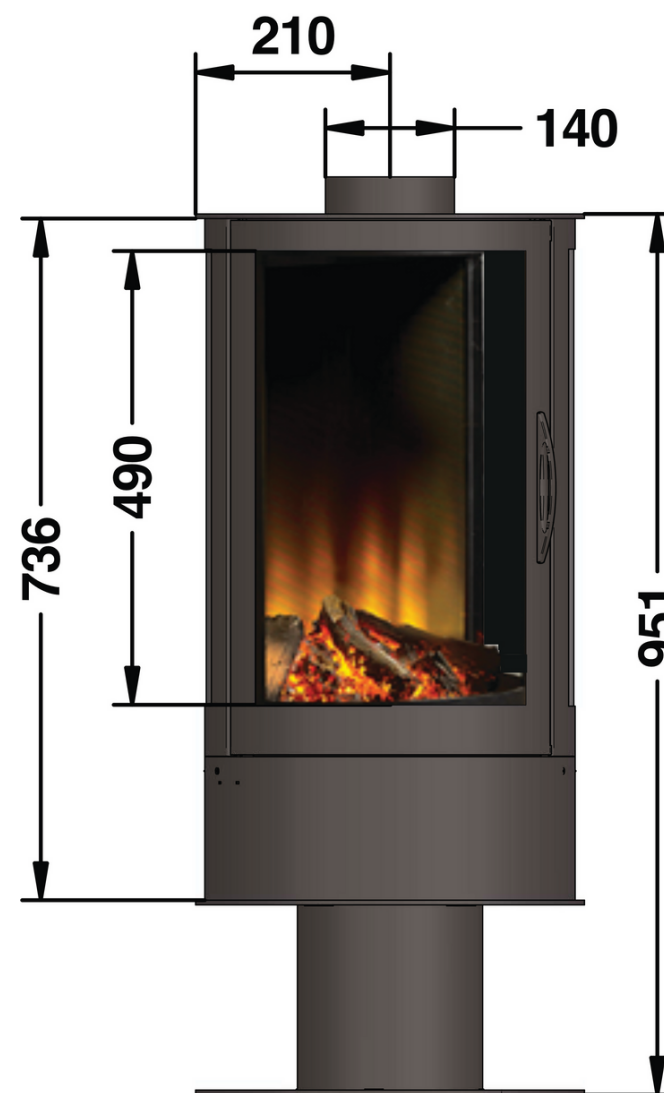

Freestanding electric fire

ilektro Freestanding Fireplace
Experience luxury and innovation with our Cylindrical Electric Freestanding Fireplace. This stunning addition to your home features Etronic 3D Flame Effect Technology, offering a captivating visual experience with a 900-1800W heat output.

Versatile Placement

The Ilektro Freestanding Fireplace can be placed anywhere in your home without the need for a chimney, ensuring a hassle-free installation.

Effortless Control

Elevate Your Space

Enhance your home's ambiance with the timeless elegance of our Cylindrical Electric Freestanding Fireplace. Whether you seek warmth, ambiance, or both, this fireplace is the perfect choice.

FS FLAME TECHNOLOGY

ilektro Freestanding delivers a lively flame that makes an impression in any space. Charred logs with a tailored ember bed complete the fireplace experience.

HEATER

900 to 1800Watts Also able to switch heat off and enjoy ambient light.

ilektro Freestanding dimensions

By **PAUL AGNEW** | DESIGNS