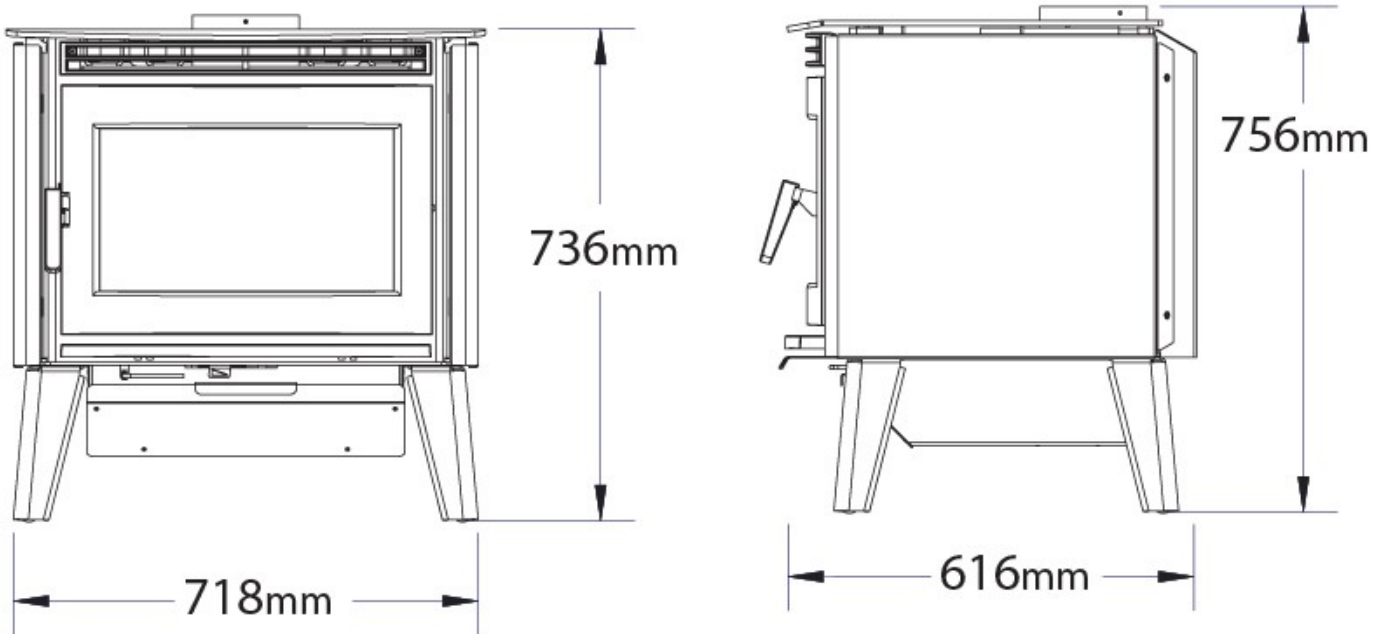

FIREPLACES & STOVES

Alberni

Clearances

Rear	150mm
Side	400mm
Corner	80mm

Heats	280m ²
Efficiency	6 Star (86%)
Emissions	4.5 Star (1 gm)