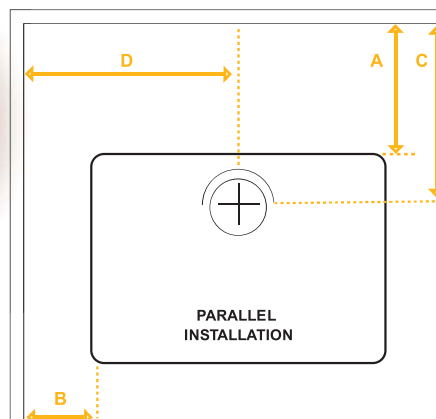

**DIMENSIONS**

width:	570mm
depth:	480mm
height:	735mm

**MEASUREMENTS (mm) to combustibles**

A	B	C	D	E	F
100	325	325	610	200	795

Configuration Plans shown below

HEATING AREA	FAN	ASH DRAWER
 120 - 150m <sup>2</sup>		