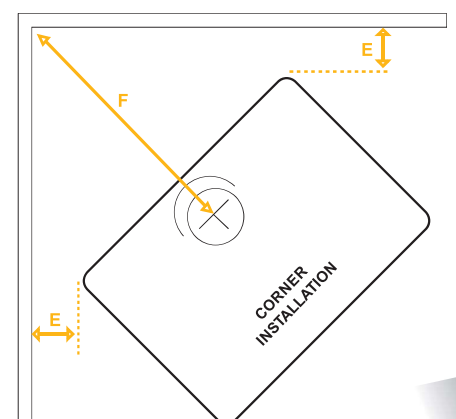

**DIMENSIONS**

width:	570mm
depth:	480mm
height:	735mm

**MEASUREMENTS (mm) to combustibles**

A	B	C	D	E	F
100	325	325	610	200	795

Configuration Plans shown below

HEATING AREA	FAN	ASH DRAWER
 120 - 150m <sup>2</sup>		