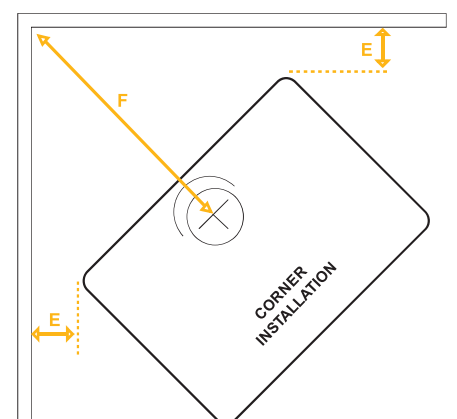

COLOURS AVAILABLE

Black	Charcoal	Titanium

DIMENSIONS

width:	630mm
depth:	550mm
height:	760mm

MEASUREMENTS (mm) to combustibles

A	B	C	D	E	F
125	525	325	840	200	810

Configuration Plans shown below

HEATING AREA	FAN	ASH DRAWER
 180 to 220m ²		 Included