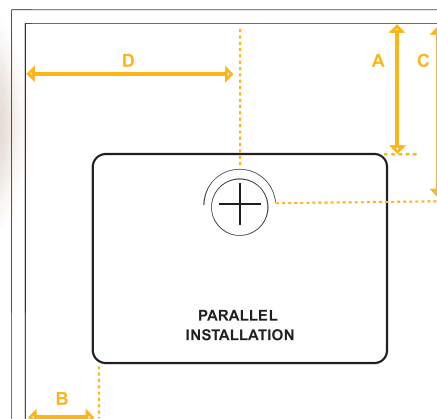

COLOURS AVAILABLE

Black	Charcoal	Titanium

DIMENSIONS

width:	630mm
depth:	550mm
height:	760mm

MEASUREMENTS (mm) to combustibles

A	B	C	D	E	F
125	525	325	840	200	810

Configuration Plans shown below

HEATING AREA	FAN	ASH DRAWER
 180 to 220m ²		 Included