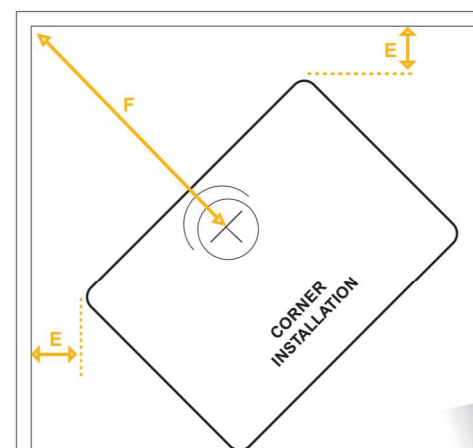

DIMENSIONS

width:	570mm
depth:	480mm
height:	735mm

MEASUREMENTS (mm) to combustibles

A	B	C	D	E	F
125	325	350	610	125	710

Configuration Plans shown below

HEATING AREA	FAN	ASH DRAWER
 120 - 150m ²		

PROUDLY AUSTRALIAN MADE & OWNED
10 YEAR Guarantee