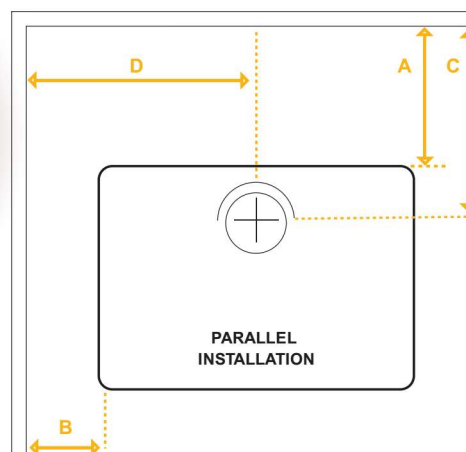

DIMENSIONS

width:	570mm
depth:	480mm
height:	735mm

MEASUREMENTS (mm) to combustibles

A	B	C	D	E	F
125	325	350	610	125	710

Configuration Plans shown below

HEATING AREA	FAN	ASH DRAWER
 120 - 150m ²		

PROUDLY AUSTRALIAN MADE & OWNED
10 YEAR Guarantee