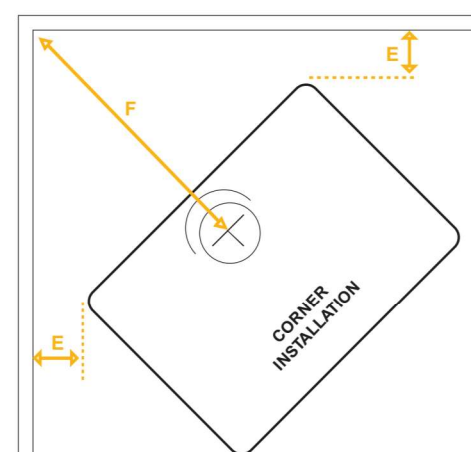

### DIMENSIONS

width:	630mm
depth:	550mm
height:	760mm

### MEASUREMENTS (mm) to combustibles

A	B	C	D	E	F
150	300	350	615	125	690

Configuration Plans shown below

HEATING AREA	FAN	ASH DRAWER
 180 to 220m <sup>2</sup>		 Available

**PROUDLY  
AUSTRALIAN  
MADE & OWNED**