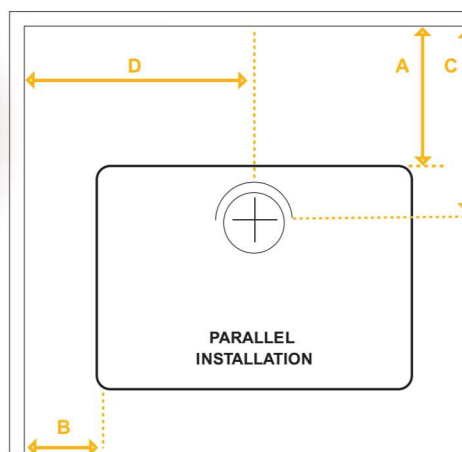

**PROUDLY
AUSTRALIAN
MADE & OWNED**

**10 YEAR
Guarantee**