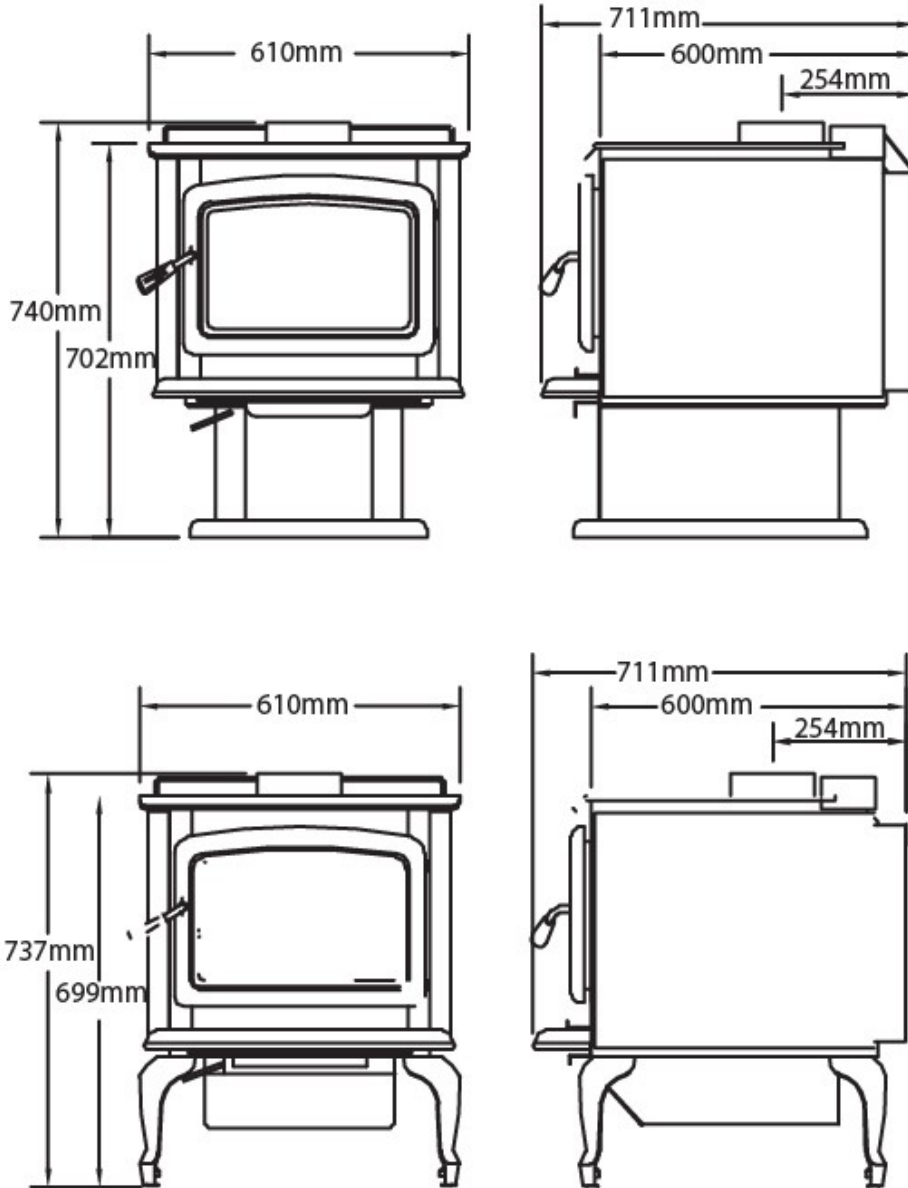

## Clearances

Rear 100mm  
Side 375mm  
Corner 200mm

Heats 250m<sup>2</sup>  
Efficiency 4 Star (67%)  
Emissions 4.5 Star (1.1 grms)