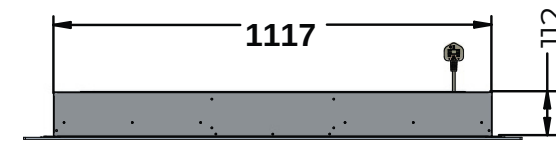

### REMOTE HANDSET

Fully control all ilektro slimline functions with the ilektro infrared remote control.

## ilektro Slimline dimensions

SLIMLINE IS50

SLIMLINE IS60

SLIMLINE IS72