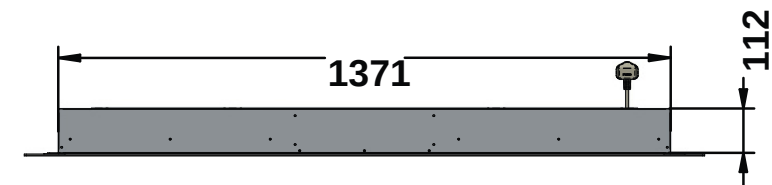

### REMOTE HANDSET

Fully control all ilektro slimline functions with the ilektro infrared remote control.

## ilektro Slimline dimensions

SLIMLINE IS50

SLIMLINE IS60

SLIMLINE IS72