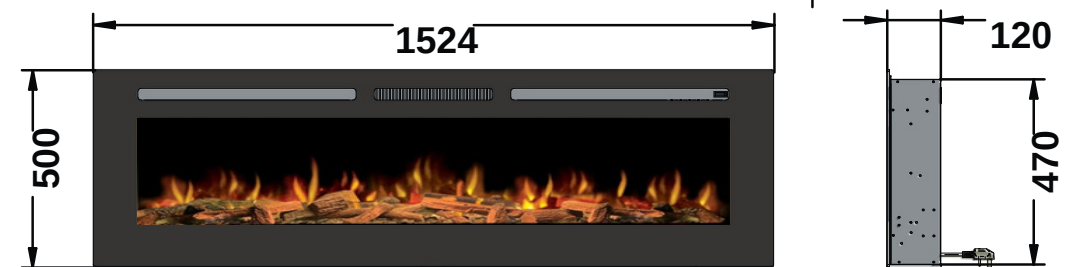

SLIMLINE IS60