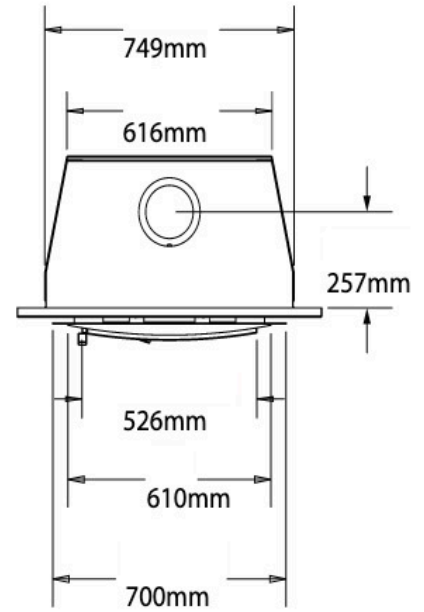

Dimensions

fig#1

**OVERSIZED SURROUND:
760mm X 1170mm**

MINIMUM FIREPLACE OPENING AND HEARTH DIMENSIONS

fig#2

**Non-combustible fireplace
hearth**

NON COMBUSTIBLE HEARTH
MUST EXTEND OUT 500MM
FROM THE LOADING DOOR
OPENING.