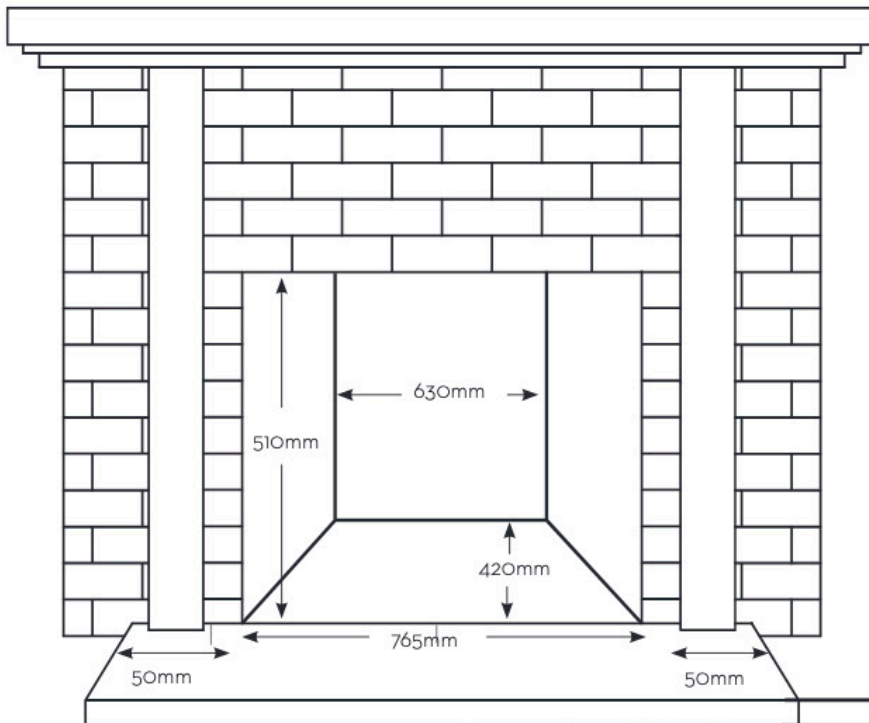

Dimensions

fig#1

**OVERSIZED SURROUND:
760mm X 1170mm**

MINIMUM FIREPLACE OPENING AND HEARTH DIMENSIONS

fig#2

**Non-combustible fireplace
hearth**

NON COMBUSTIBLE HEARTH
MUST EXTEND OUT 500MM
FROM THE LOADING DOOR
OPENING.