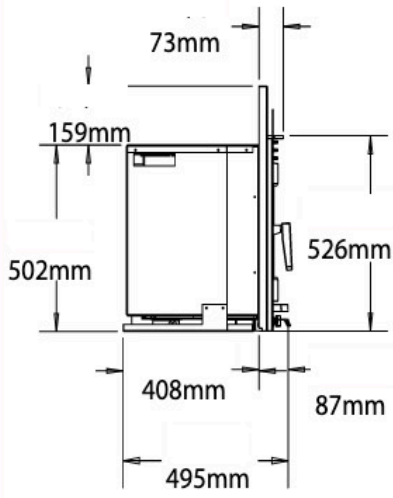

Dimensions

fig#1

**OVERSIZED SURROUND:
760mm X 1170mm**

MINIMUM FIREPLACE OPENING AND HEARTH DIMENSIONS

fig#2

**Non-combustible fireplace
hearth**

NON COMBUSTIBLE HEARTH
MUST EXTEND OUT 500MM
FROM THE LOADING DOOR
OPENING.