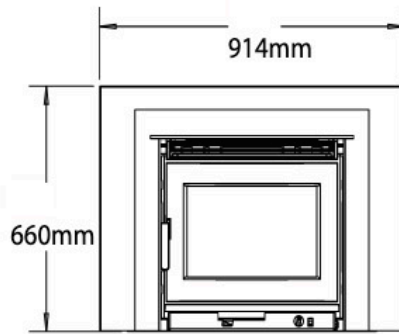

Dimensions

fig#1

**OVERSIZED SURROUND:
760mm X 1170mm**

MINIMUM FIREPLACE OPENING AND HEARTH DIMENSIONS

fig#2

**Non-combustible fireplace
hearth**

NON COMBUSTIBLE HEARTH
MUST EXTEND OUT 500MM
FROM THE LOADING DOOR
OPENING.