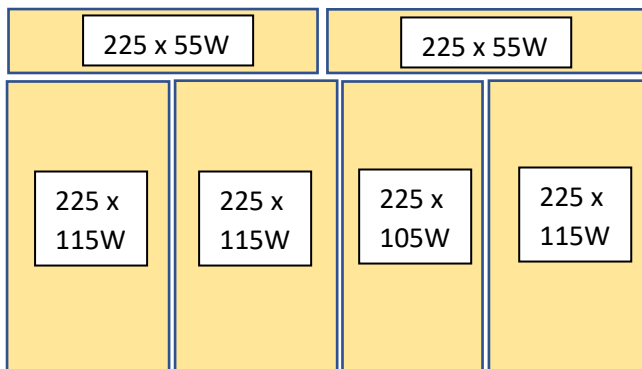

Vogue Navara Mk1 Firebrick Placement

Sides

Back

Base

Quantity

10 → 225 x 115W

2 → 225 x 85W

2 → 225 x 105W

2 → 225 x 55W