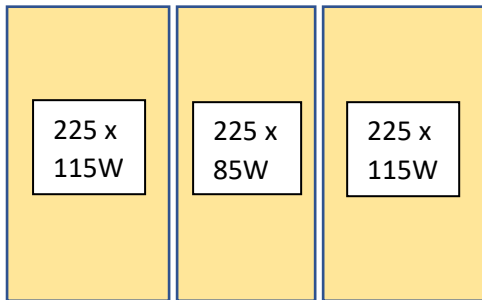

Vogue Navara Mk1 Firebrick Placement

Sides

Back

Base

Quantity

10 → 225 x 115W

2 → 225 x 85W

2 → 225 x 105W

2 → 225 x 55W