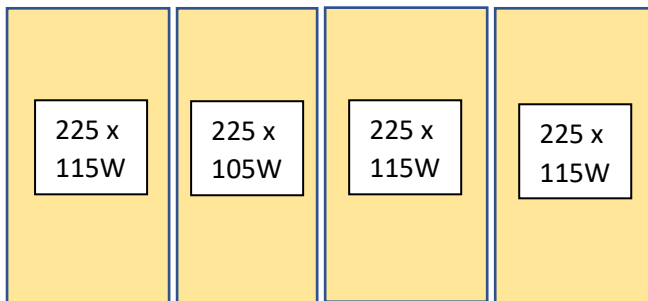

Vogue Navara Mk1 Firebrick Placement

Sides

Back

Base

Quantity

10 → 225 x 115W

2 → 225 x 85W

2 → 225 x 105W

2 → 225 x 55W