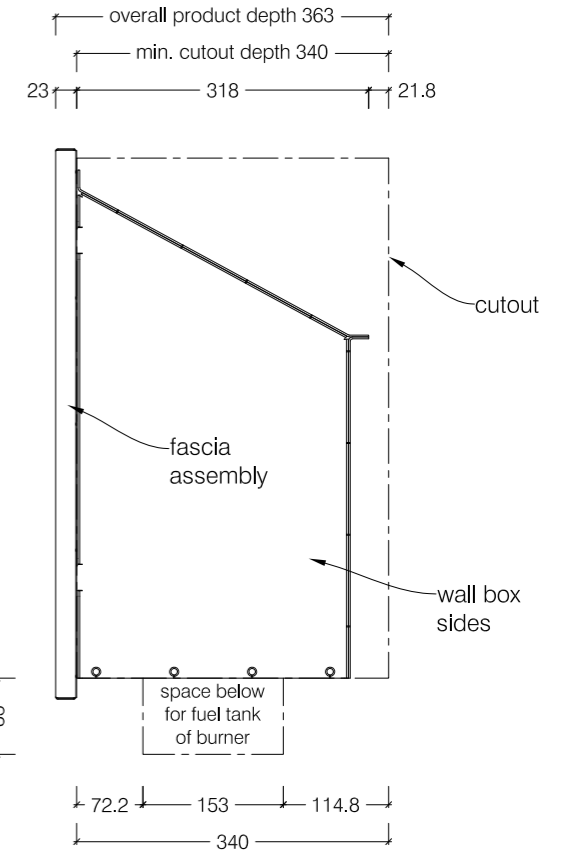

Top View

Front View

Side View

1650 Slimline Firebox for 1400 Slimline Burner