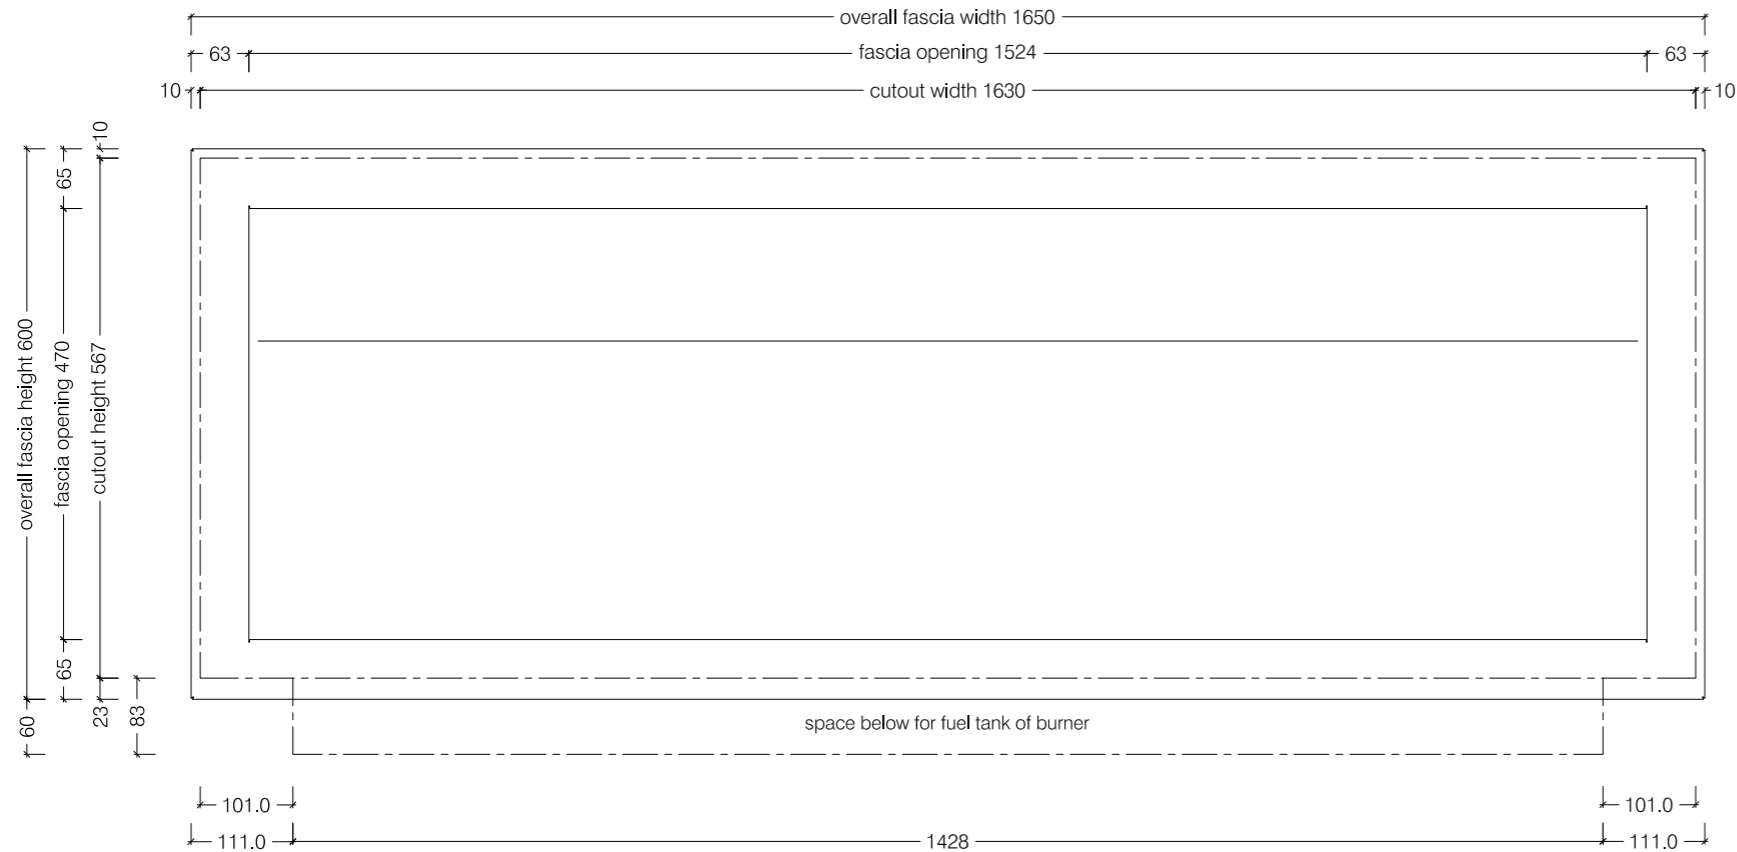

Top View

Front View

Side View

1650 Slimline Firebox for 1400 Slimline Burner