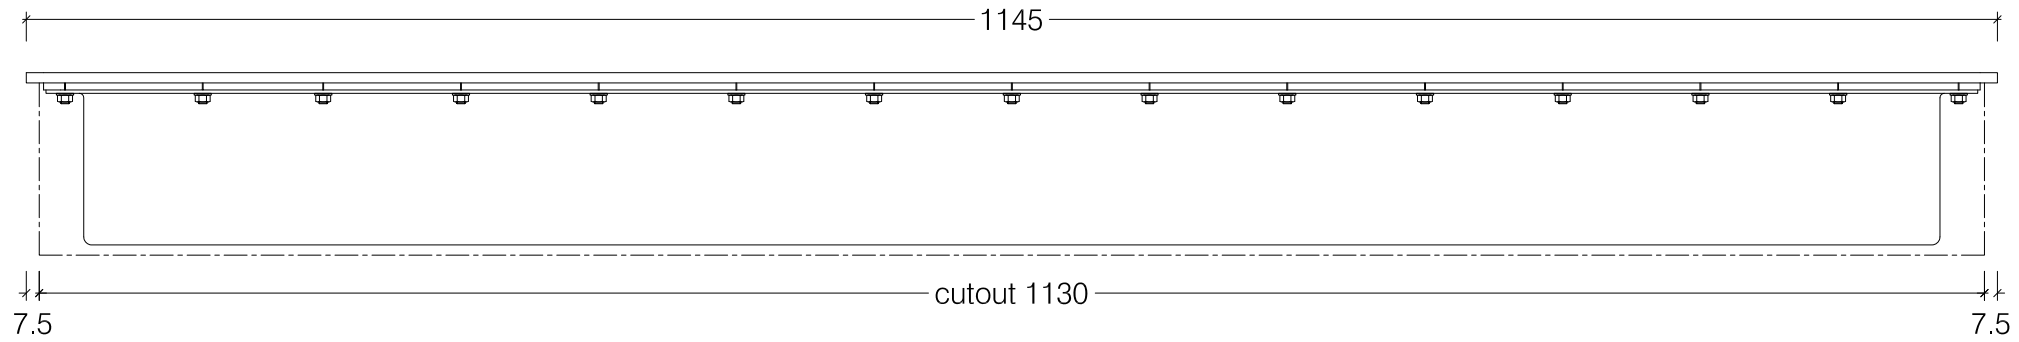

Top View

Front View

Side View

Cutout Size

New Slimline 1100 Biofuel Burner

© This drawing is copyright and remains the property of Icon Fires. It may not be retained, copied or used without written consent.