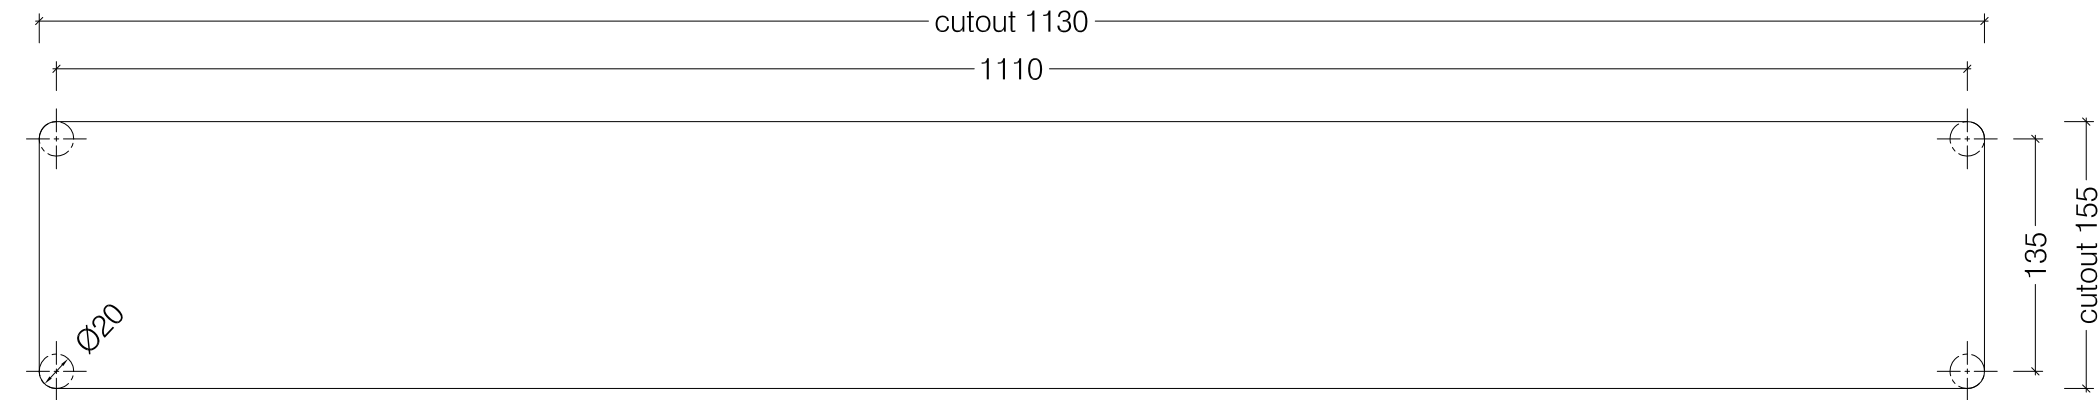

Top View

Front View

Side View

Cutout Size

New Slimline 1100 Biofuel Burner

© This drawing is copyright and remains the property of Icon Fires. It may not be retained, copied or used without written consent.