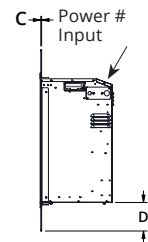

GLASS VIEWING AREA

Width	630 mm
Height	400 mm

STANDARD FEATURES

- Up to 2kw programmable heating
- High impact, realistic orange & red flame pattern that provides the most realistic flame with 5 levels of brightness.
- Top-down lighting enhances realism & reflection on the log set, providing a sense of depth.
- Pulsing, Dynamic Fuel Bed Lighting with a spectrum of different colors to enhance your mood with 5 levels of brightness.
- High-definition, 3D Layered Oak Log Set Complete with Charcoal Logs, Embers, Ginger Crystals & Grate - the most realistic electric media package in the industry.
- App control for iOS and Android devices
- Included thermostatic remote control to adjust the power, heater, flames, brightness & desired temperature.
- Option to control the power, flame & heater with discreet integrated buttons.
- 3 and 4 sided finishing trims included, for an easy out of the box install.

DIMENSIONS

3-Sided Faceplate

4-Sided Faceplate

FACEPLATE	DIMENSIONS			
	A - WIDTH	B - HEIGHT	C - DEPTH	D - BOTTOM HEIGHT
4-Sided Finishing Trim (included standard)**	690 mm	480 mm	1.5 mm	20 mm
3-Sided Flush Faceplate	910 mm	590 mm	1.5 mm	--
4-Sided Flush Faceplate	910 mm	660 mm	1.5 mm	108 mm

* Bottom trim from 4 sided finishing trim is removed to create a 3 sided.

Plug supplied - connects to standard power outlet 220V - 240V 50Hz 10A

** Included with appliance.

FIREBOX DIMENSIONS*			
A - HEIGHT	B - DEPTH	C - WIDTH (REAR)	D - WIDTH (FRONT)
440 mm	300 mm	500 mm	650 mm