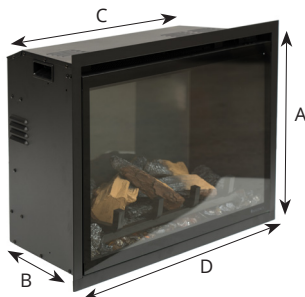

GLASS VIEWING AREA

Width	630 mm
Height	400 mm

STANDARD FEATURES

- Up to 2kw programmable heating
- High impact, realistic orange & red flame pattern that provides the most realistic flame with 5 levels of brightness.
- Top-down lighting enhances realism & reflection on the log set, providing a sense of depth.
- Pulsing, Dynamic Fuel Bed Lighting with a spectrum of different colors to enhance your mood with 5 levels of brightness.
- High-definition, 3D Layered Oak Log Set Complete with Charcoal Logs, Embers, Ginger Crystals & Grate - the most realistic electric media package in the industry.
- App control for iOS and Android devices
- Included thermostatic remote control to adjust the power, heater, flames, brightness & desired temperature.
- Option to control the power, flame & heater with discreet integrated buttons.
- 3 and 4 sided finishing trims included, for an easy out of the box install.

DIMENSIONS

3-Sided Faceplate

4-Sided Faceplate

FACEPLATE	DIMENSIONS			
	A - WIDTH	B - HEIGHT	C - DEPTH	D - BOTTOM HEIGHT
4-Sided Finishing Trim (included standard)**	690 mm	480 mm	1.5 mm	20 mm
3-Sided Flush Faceplate	910 mm	590 mm	1.5 mm	--
4-Sided Flush Faceplate	910 mm	660 mm	1.5 mm	108 mm

* Bottom trim from 4 sided finishing trim is removed to create a 3 sided.

Plug supplied - connects to standard power outlet 220V - 240V 50Hz 10A

** Included with appliance.

FIREBOX DIMENSIONS*			
A - HEIGHT	B - DEPTH	C - WIDTH (REAR)	D - WIDTH (FRONT)
440 mm	300 mm	500 mm	650 mm