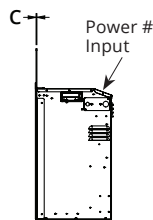

GLASS VIEWING AREA

Width	630 mm
Height	400 mm

STANDARD FEATURES

- Up to 2kw programmable heating
- High impact, realistic orange & red flame pattern that provides the most realistic flame with 5 levels of brightness.
- Top-down lighting enhances realism & reflection on the log set, providing a sense of depth.
- Pulsing, Dynamic Fuel Bed Lighting with a spectrum of different colors to enhance your mood with 5 levels of brightness.
- High-definition, 3D Layered Oak Log Set Complete with Charcoal Logs, Embers, Ginger Crystals & Grate - the most realistic electric media package in the industry.
- App control for iOS and Android devices
- Included thermostatic remote control to adjust the power, heater, flames, brightness & desired temperature.
- Option to control the power, flame & heater with discreet integrated buttons.
- 3 and 4 sided finishing trims included, for an easy out of the box install.

DIMENSIONS

3-Sided Faceplate

4-Sided Faceplate

FACEPLATE	DIMENSIONS			
	A - WIDTH	B - HEIGHT	C - DEPTH	D - BOTTOM HEIGHT
4-Sided Finishing Trim (included standard)**	690 mm	480 mm	1.5 mm	20 mm
3-Sided Flush Faceplate	910 mm	590 mm	1.5 mm	--
4-Sided Flush Faceplate	910 mm	660 mm	1.5 mm	108 mm

* Bottom trim from 4 sided finishing trim is removed to create a 3 sided.

Plug supplied - connects to standard power outlet 220V - 240V 50Hz 10A

** Included with appliance.

FIREBOX DIMENSIONS*			
A - HEIGHT	B - DEPTH	C - WIDTH (REAR)	D - WIDTH (FRONT)
440 mm	300 mm	500 mm	650 mm