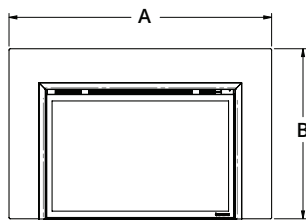

GLASS VIEWING AREA

Width	630 mm
Height	400 mm

STANDARD FEATURES

- Up to 2kw programmable heating
- High impact, realistic orange & red flame pattern that provides the most realistic flame with 5 levels of brightness.
- Top-down lighting enhances realism & reflection on the log set, providing a sense of depth.
- Pulsing, Dynamic Fuel Bed Lighting with a spectrum of different colors to enhance your mood with 5 levels of brightness.
- High-definition, 3D Layered Oak Log Set Complete with Charcoal Logs, Embers, Ginger Crystals & Grate - the most realistic electric media package in the industry.
- App control for iOS and Android devices
- Included thermostatic remote control to adjust the power, heater, flames, brightness & desired temperature.
- Option to control the power, flame & heater with discreet integrated buttons.
- 3 and 4 sided finishing trims included, for an easy out of the box install.

DIMENSIONS

3-Sided Faceplate

4-Sided Faceplate

FACEPLATE	DIMENSIONS			
	A - WIDTH	B - HEIGHT	C - DEPTH	D - BOTTOM HEIGHT
4-Sided Finishing Trim (included standard)**	690 mm	480 mm	1.5 mm	20 mm
3-Sided Flush Faceplate	910 mm	590 mm	1.5 mm	--
4-Sided Flush Faceplate	910 mm	660 mm	1.5 mm	108 mm

* Bottom trim from 4 sided finishing trim is removed to create a 3 sided.

Plug supplied - connects to standard power outlet 220V - 240V 50Hz 10A

** Included with appliance.

FIREBOX DIMENSIONS*			
A - HEIGHT	B - DEPTH	C - WIDTH (REAR)	D - WIDTH (FRONT)
440 mm	300 mm	500 mm	650 mm