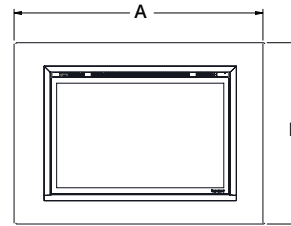

GLASS VIEWING AREA

Width	630 mm
Height	400 mm

STANDARD FEATURES

- Up to 2kw programmable heating
- High impact, realistic orange & red flame pattern that provides the most realistic flame with 5 levels of brightness.
- Top-down lighting enhances realism & reflection on the log set, providing a sense of depth.
- Pulsing, Dynamic Fuel Bed Lighting with a spectrum of different colors to enhance your mood with 5 levels of brightness.
- High-definition, 3D Layered Oak Log Set Complete with Charcoal Logs, Embers, Ginger Crystals & Grate - the most realistic electric media package in the industry.
- App control for iOS and Android devices
- Included thermostatic remote control to adjust the power, heater, flames, brightness & desired temperature.
- Option to control the power, flame & heater with discreet integrated buttons.
- 3 and 4 sided finishing trims included, for an easy out of the box install.

DIMENSIONS

3-Sided Faceplate

4-Sided Faceplate

FACEPLATE	DIMENSIONS			
	A - WIDTH	B - HEIGHT	C - DEPTH	D - BOTTOM HEIGHT
4-Sided Finishing Trim (included standard)**	690 mm	480 mm	1.5 mm	20 mm
3-Sided Flush Faceplate	910 mm	590 mm	1.5 mm	--
4-Sided Flush Faceplate	910 mm	660 mm	1.5 mm	108 mm

* Bottom trim from 4 sided finishing trim is removed to create a 3 sided.

Plug supplied - connects to standard power outlet 220V - 240V 50Hz 10A

** Included with appliance.

FIREBOX DIMENSIONS*			
A - HEIGHT	B - DEPTH	C - WIDTH (REAR)	D - WIDTH (FRONT)
440 mm	300 mm	500 mm	650 mm