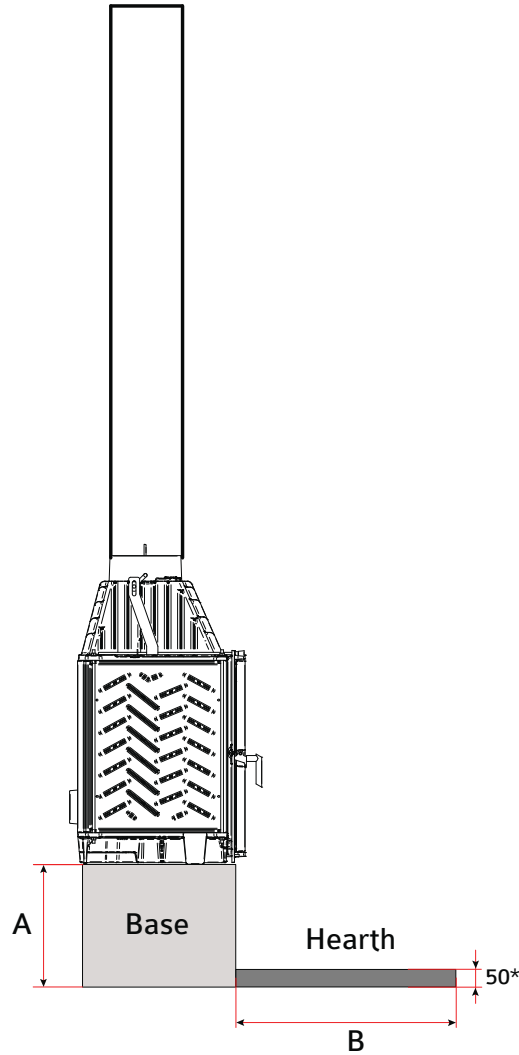

# HEARTH CLEARANCE INFORMATION

Please refer to the table below for the reference to your hearth. The 'A' measurements references the height of the unit off the floor and the 'B' measurement references the forefront of the hearth from the glass of the heater.

Option 1:

A	B
100 (minimum)	700
200	680
300	640
400	585
500	500
600	380
700	300 (minimum)

\*Thickness:50mm, Material: Hebel